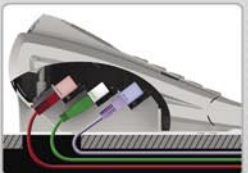

Cable connections can be discreetly placed under the till